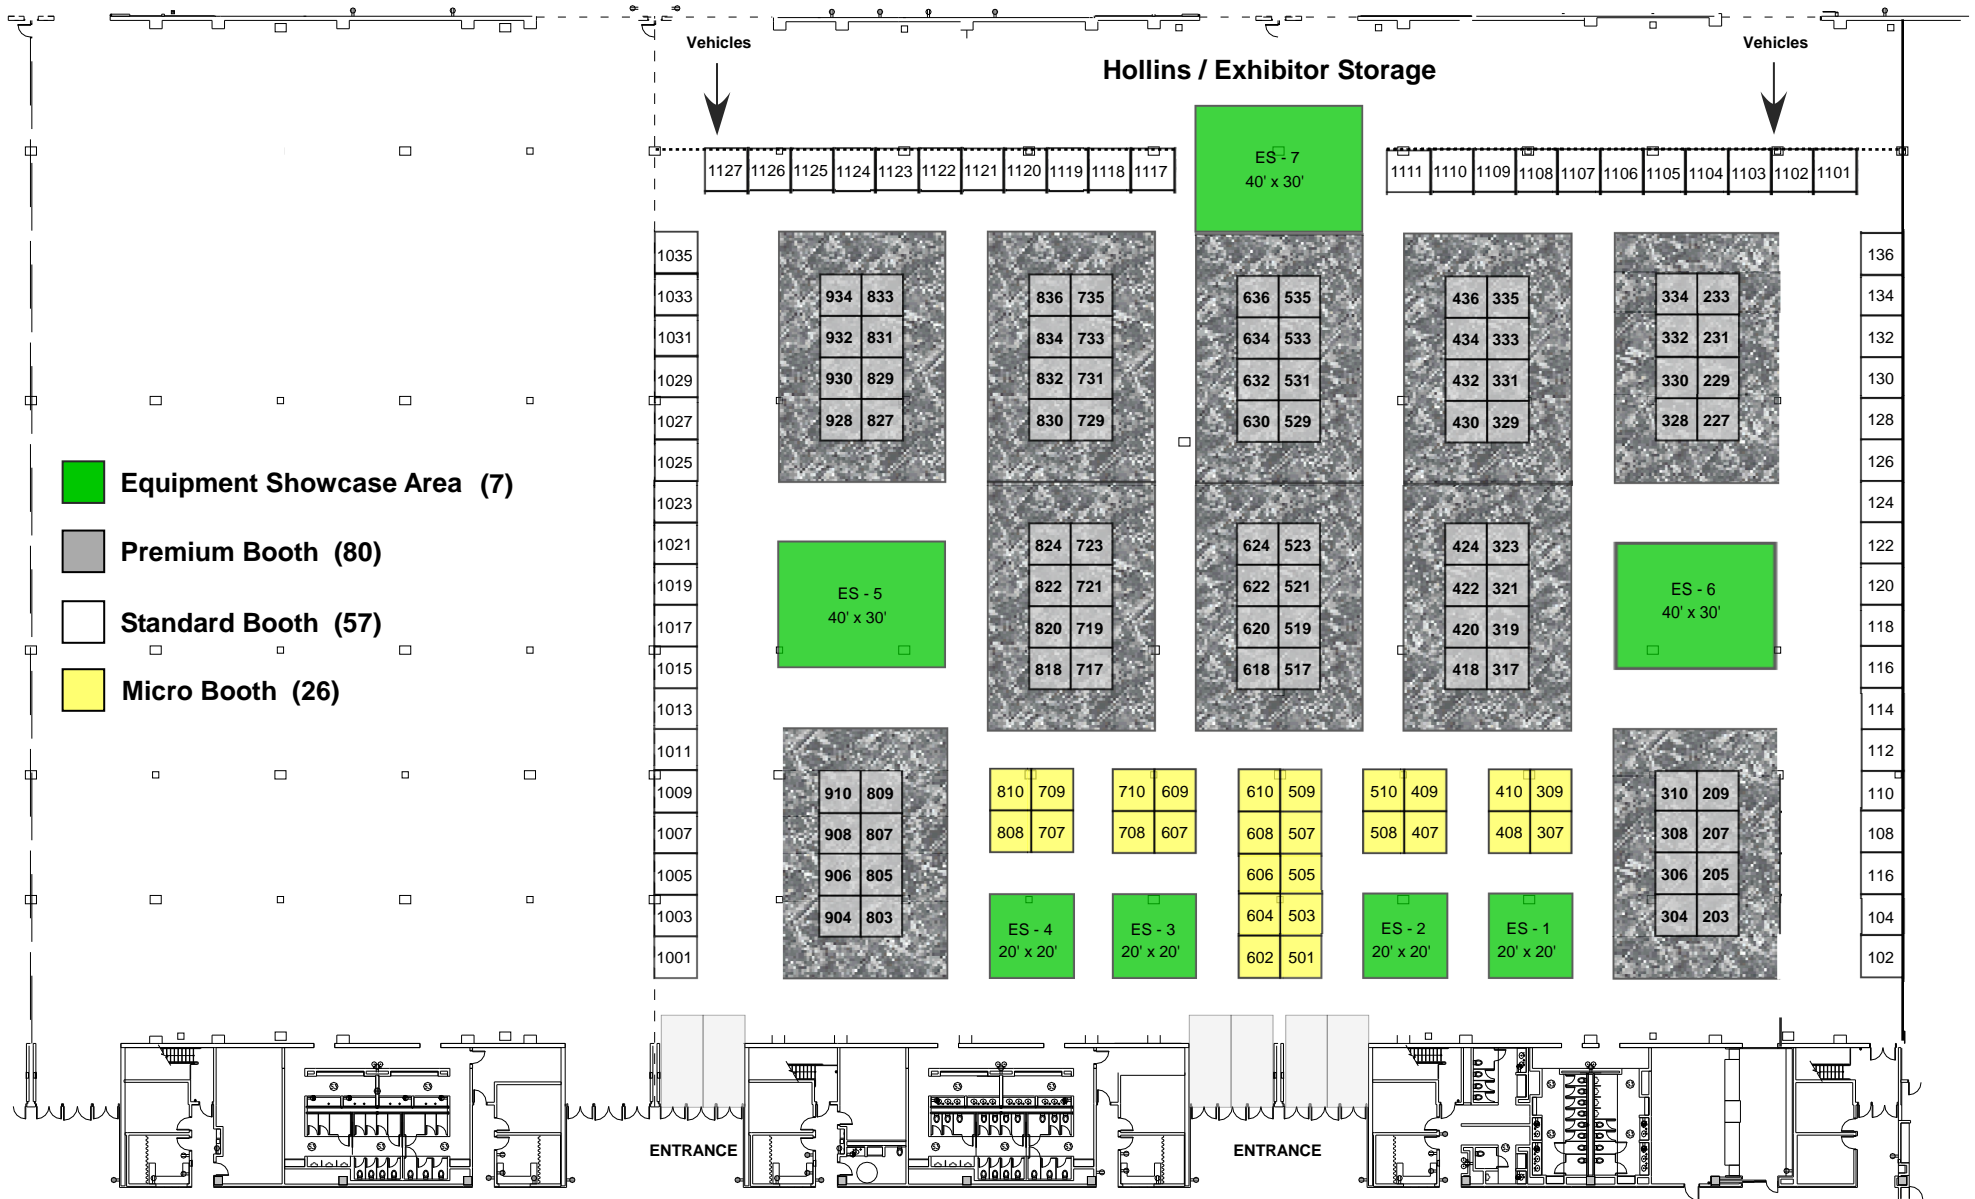

Equipment Showcase Areas: 40' x 30': 3 / 20' x 20': 4

DGS Supplier Connect
November 15-18, 2026
 Virginia Beach Convention Center - Halls A, B
 Virginia Beach, Virginia